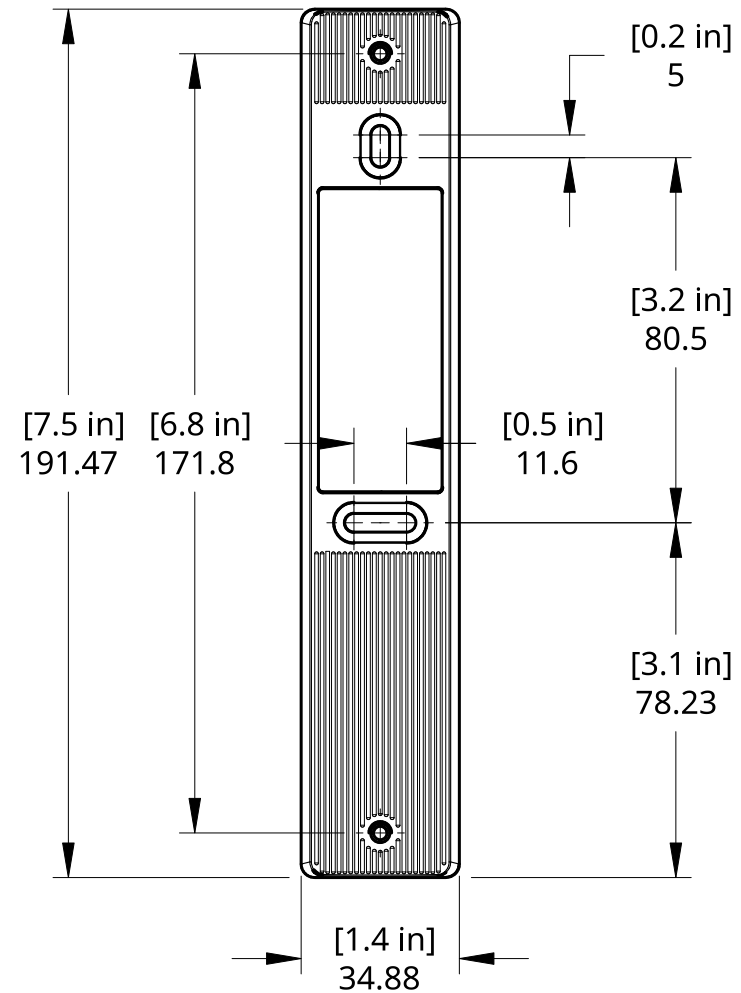

Openpath Video Intercom Reader

Openpath Video Intercom Mounting Plate Dimensions

Standard

Mullion

Openpath Video Intercom Full Assembly Dimensions