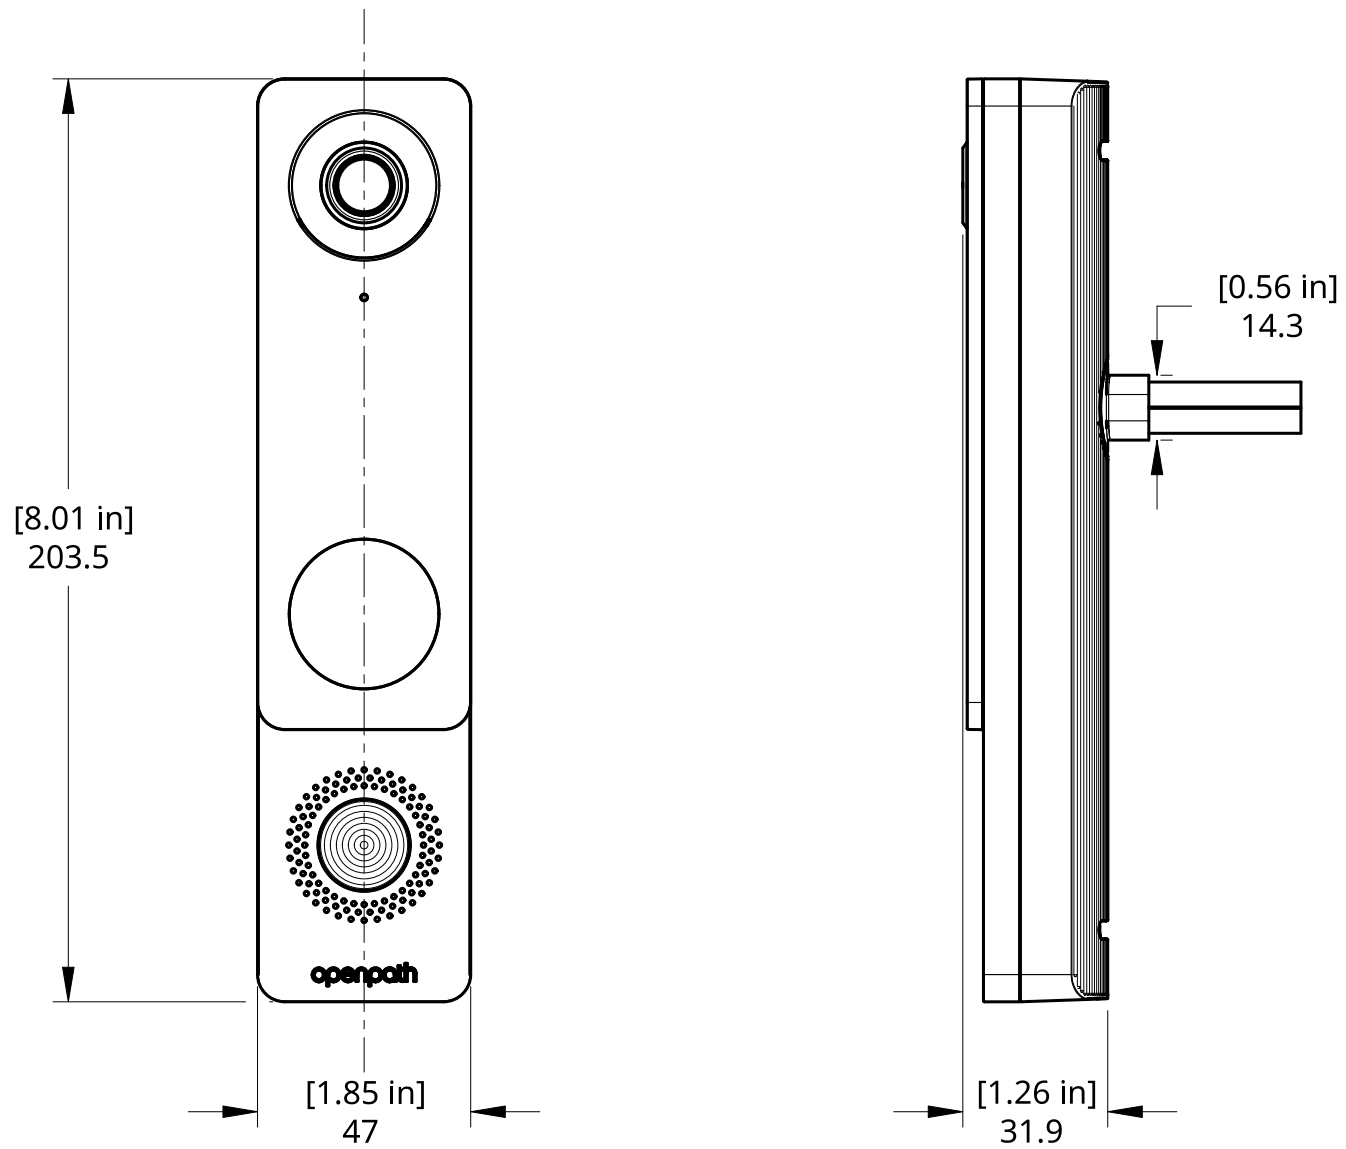

Openpath Video Intercom Reader

Openpath Video Intercom Mounting Plate Dimensions

Standard

Mullion

Openpath Video Intercom Full Assembly Dimensions