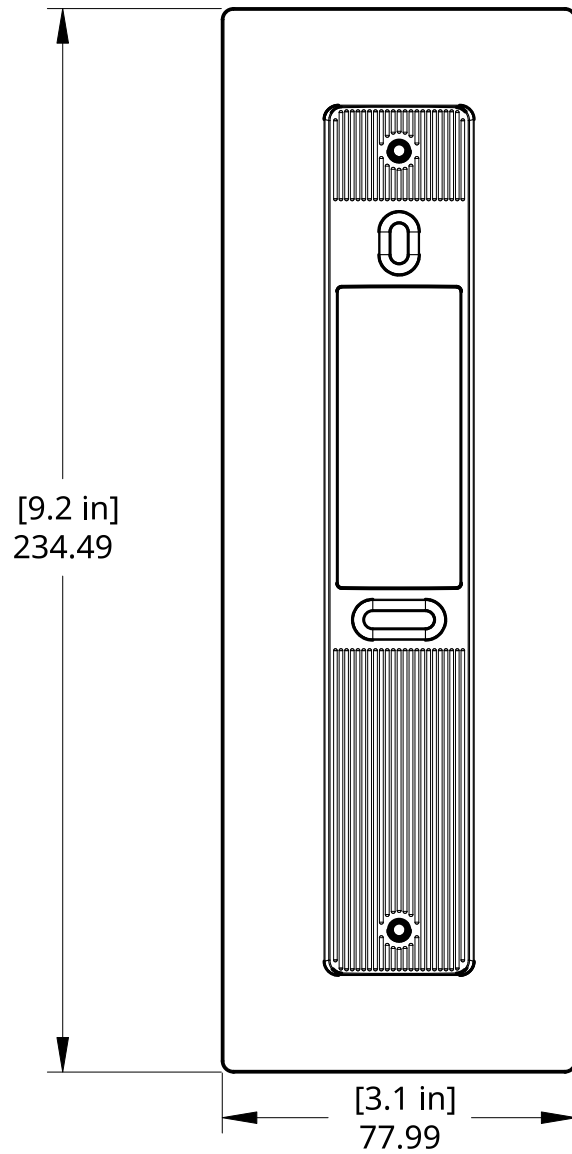

Openpath Video Intercom Reader

Openpath Video Intercom Mounting Plate Dimensions

Standard

Mullion

Openpath Video Intercom Full Assembly Dimensions